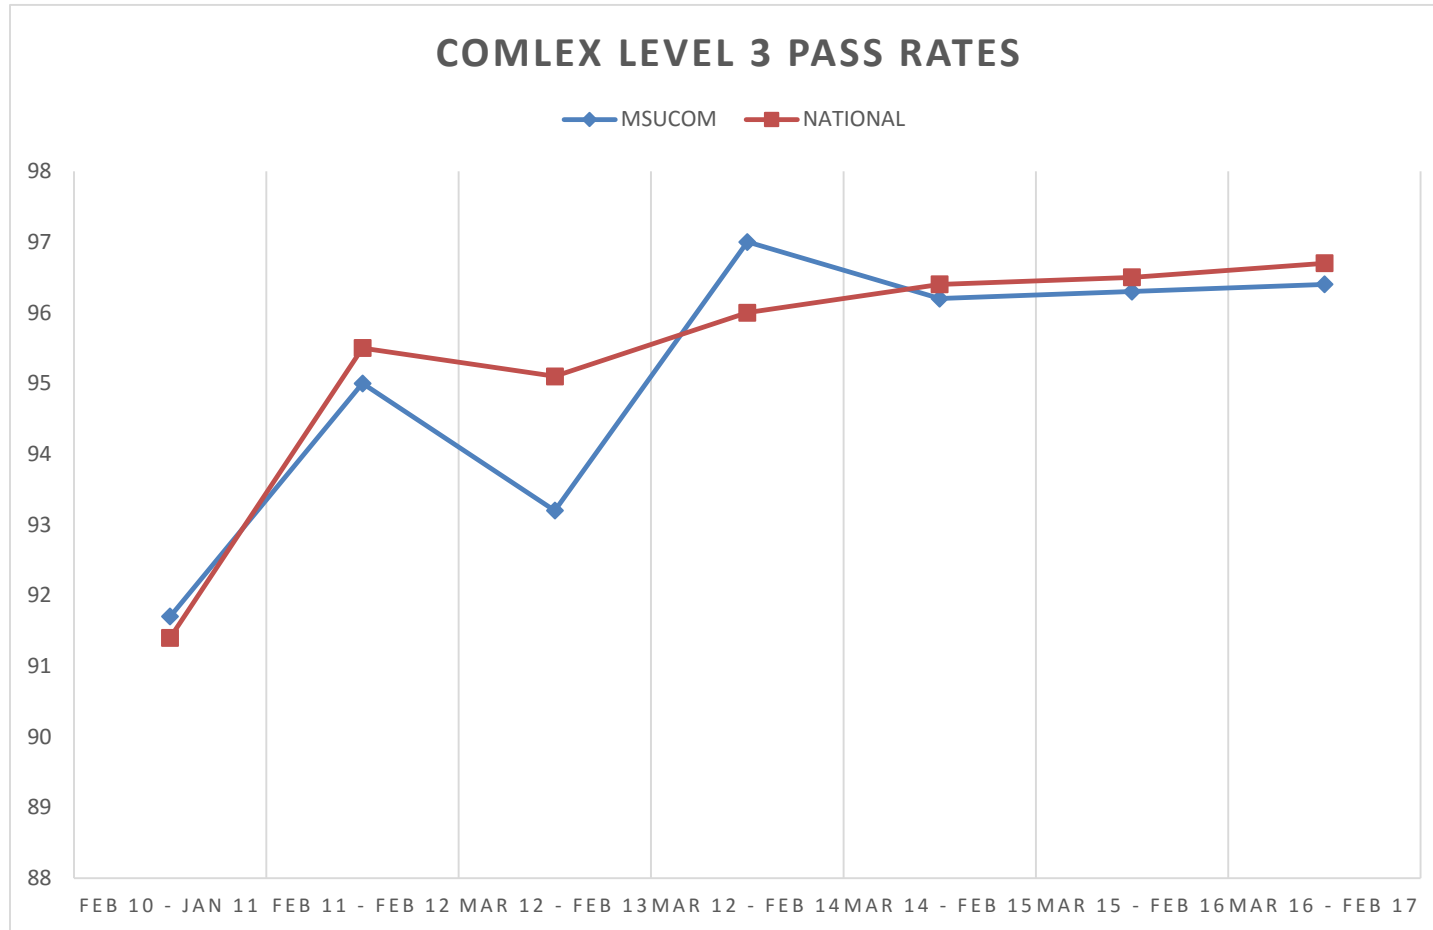

## MSUCOM vs NATIONAL COMLEX LEVEL 3 PASS RATES

FEBRUARY 2010 – FEBRUARY 2017

	Feb 10 - Jan 11	Feb 11 - Feb 12	Mar 12 - Feb 13	Mar 12 - Feb 14	Mar 14 - Feb 15	Mar 15 - Feb 16	Mar 16 - Feb 17
<b>MSUCOM</b>	91.7	95	93.2	97	96.2	96.3	96.4
<b>NATIONAL</b>	91.4	95.5	95.1	96	96.4	96.5	96.7
<b>DIFFERENCE</b>	0.3	-0.5	-1.9	1	-0.2	-0.2	-0.3